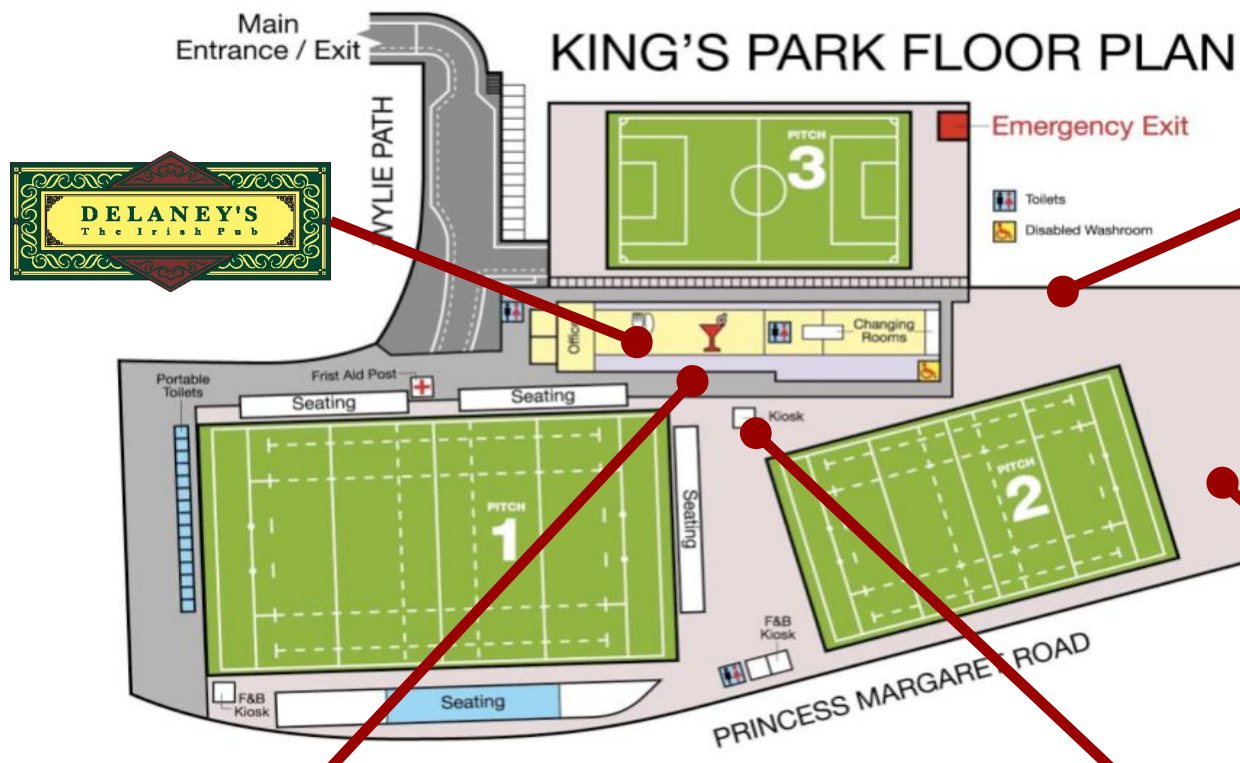

Blue: King's Park Sports Ground
(Wylie Path – Next To SCAA Tennis Centre)

Green: Major Routes Bus Stops

Others: Nearby MTR stations include

- Jordan

- Yau Ma Tei

- Hung Hom

King's Park Location

OLD BOOTS DROP BIN